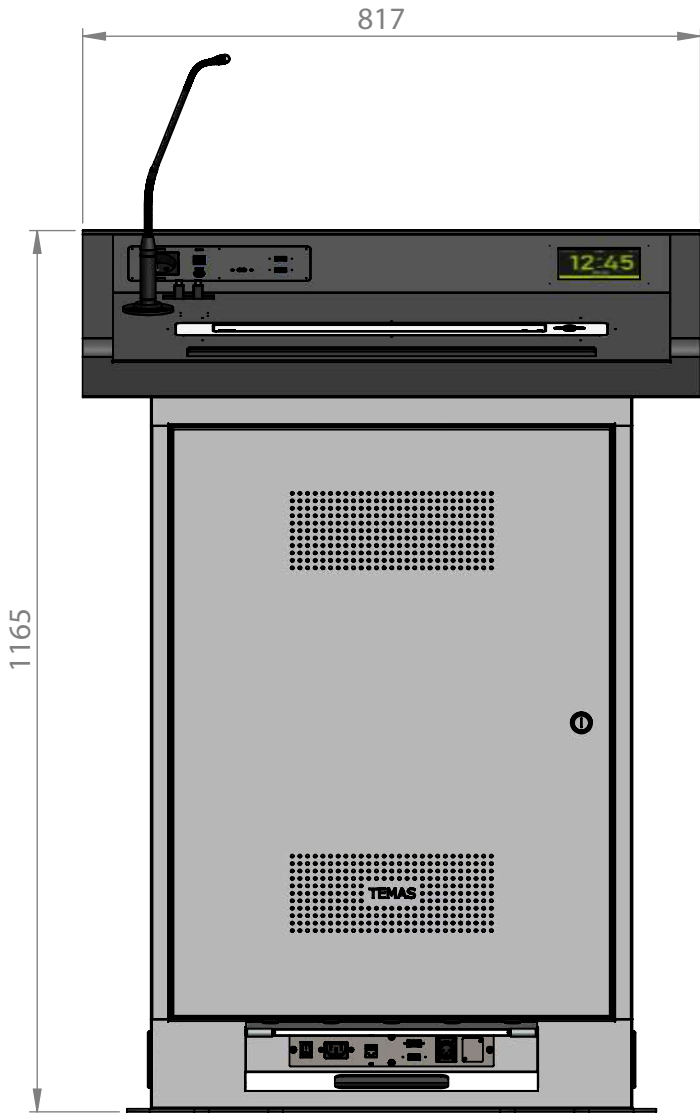

■ Mechanical Specifications