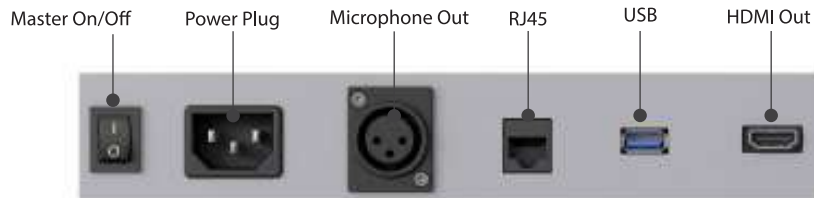

TM23S

DIGITAL PODIUM

- 1 - Power 110-220V AC
- 2 - RJ45
- 3 - PC On/Off
- 4 - HDMI input
- 5 - USB Type-C
- 6 - USB
- 7 - Clock & Timer
- 8 - 15" Motorized Retractable Multi Touch Screen
- 9 - Creapen Annotation Software
- 10 - 18" Microphones

TM23S is designed to meet the basic needs in a conference room. Connecting the existing protector and sound system to TM23S is easy. In case there is not any protector, sound system or network connection. TM23S can satisfy your need as a stand alone product.

Microphone

■ Shure 18 CVG18S-B Microphone

Designed with dual gooseneck sections for full articulation, the CVG18 provide scalable, best-in-class performance in a wide variety of locations.

Features

- Cardioid polar pattern with tailored response for speech
- Dual-section gooseneck enables ease of positioning and placement options
- Included Flange Mount and available snap-fit windscreens (ACVG4WS-B – 4 pack)
- With Mute switch/LED,
- Guards against unwanted RF Interference from portable wireless devices gh resistance to intense nearby radio signals
- Superior Shure design and rugged, dependable construction
- Noise by up to 20 dB.