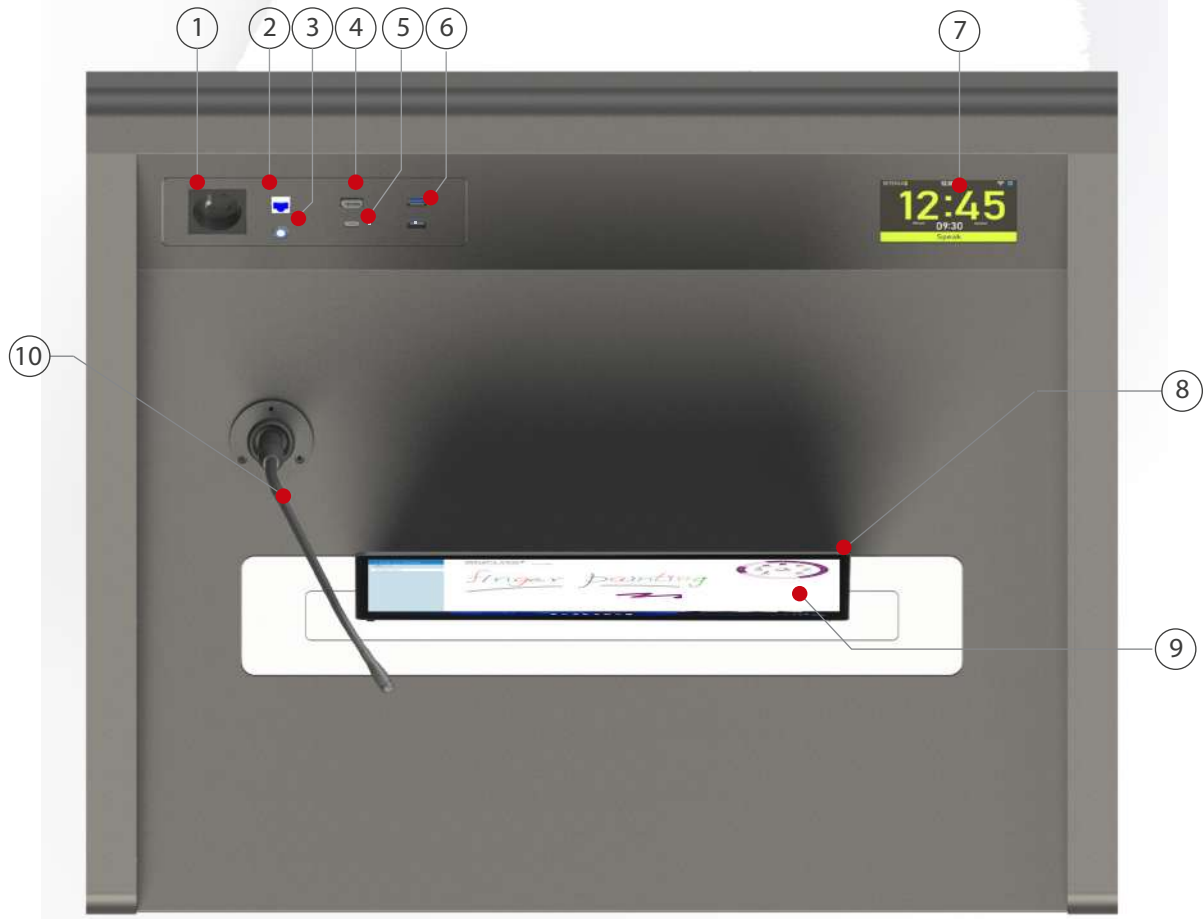

TM23S

DIGITAL PODIUM

- 1 - Power 110-220V AC
- 2 - RJ45
- 3 - PC On/Off
- 4 - HDMI input
- 5 - USB Type-C
- 6 - USB
- 7 - Clock & Timer
- 8 - 15" Motorized Retractable Multi Touch Screen
- 9 - Creapen Annotation Software
- 10 - 18" Microphones

TM23S is designed to meet the basic needs in a conference room. Connecting the existing protector and sound system to TM23S is easy. In case there is not any protector, sound system or network connection. TM23S can satisfy your need as a stand alone product.

Speaker Screen

■ 15" Motorized Retractable Multi Touch Screen

■ Adjustable Tilt Monitor

Lift design as a advance hidden monitor suitable for audio video systems. Motorized controlling can be executed by press buttons, remote control or RS485 central control. The screen could be rising up from the conference tables automatically to present the workable screen by the lift driving with a best view of 90 degree adjustable angle.