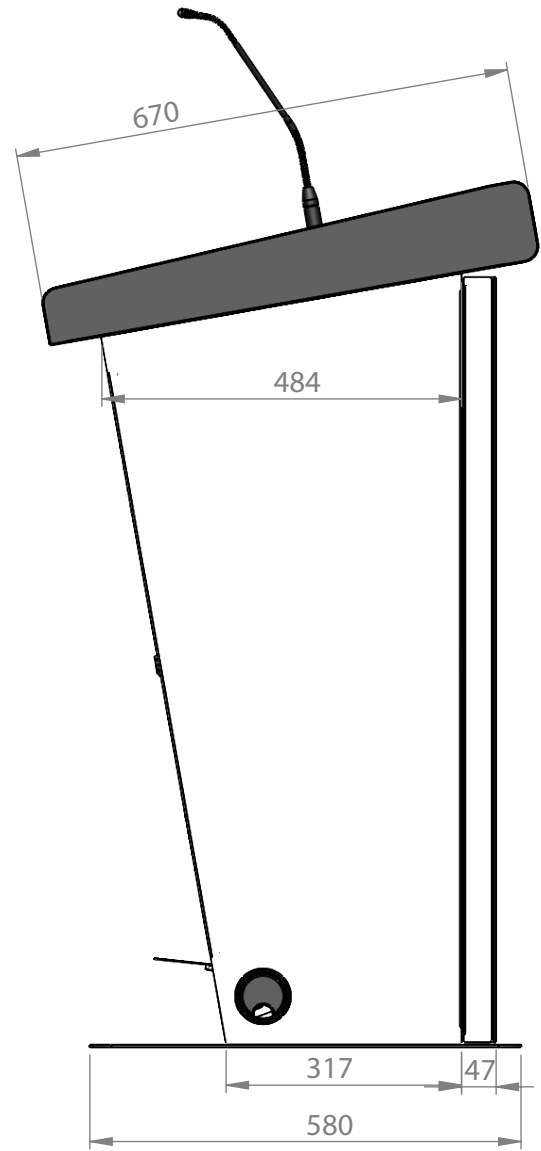

■ Mechanical Specifications