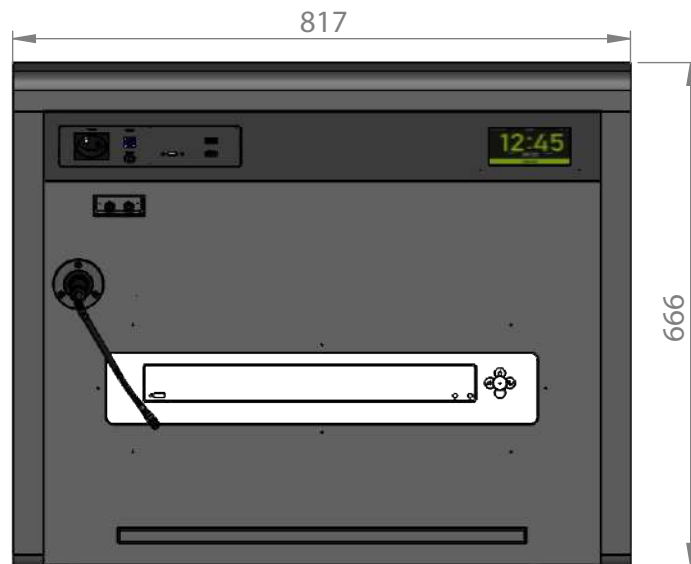

■ Mechanical Specifications