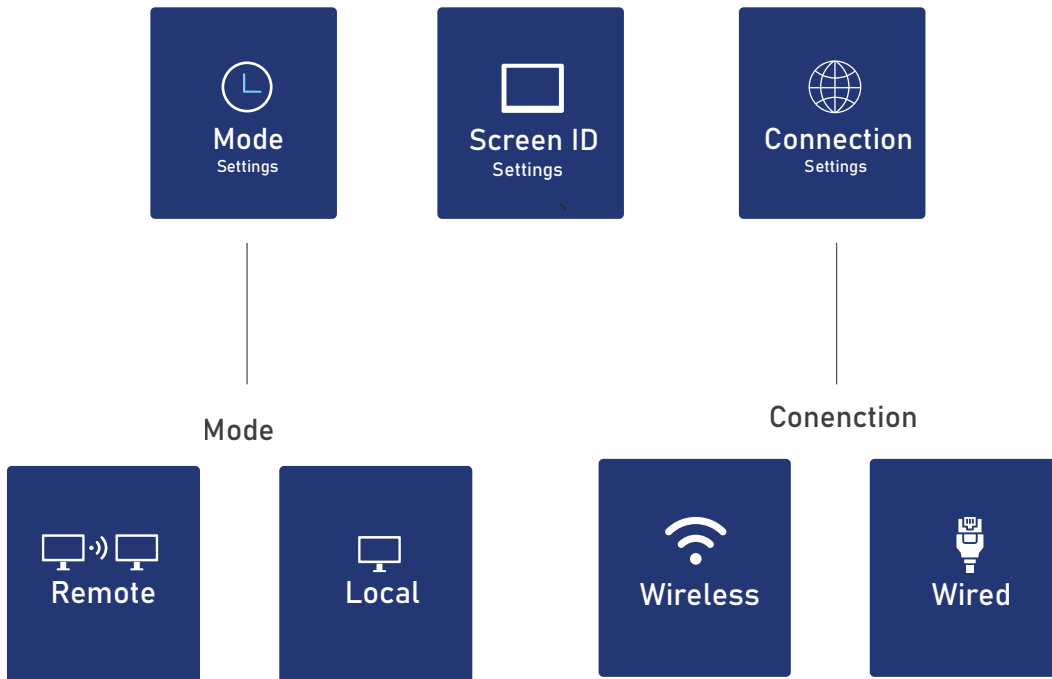

Rubber Grommet

Application

■ Creapen Software

Screen Annotation & Screen Recording Solution for Presentations

CreaPen is an extremely simple yet powerful screen annotation and recording software. You can easily write on top of any other application that is currently active on the desktop, even on a running video. You can then save your annotations as an image file or even record the whole session as a video for sharing. It is a useful tool for presenters to communicate and share ideas during a live session, for educators to create effective video tutorials and for salespeople to create impressive video presentations.

Text Input

Whiteboard

Multiple Pages

Screen
Recording

Screen
Annotation

Web Camera

Application

■ 5" Touch screen Timer & Clock

- Speak - Green: 80% of the entire speech
- Sum-up - Orange: The speaker is reminded to end
- End - Red: To remind the speaker to stop talking

Settings

■ Mechanical Specifications

■ Technical specifications