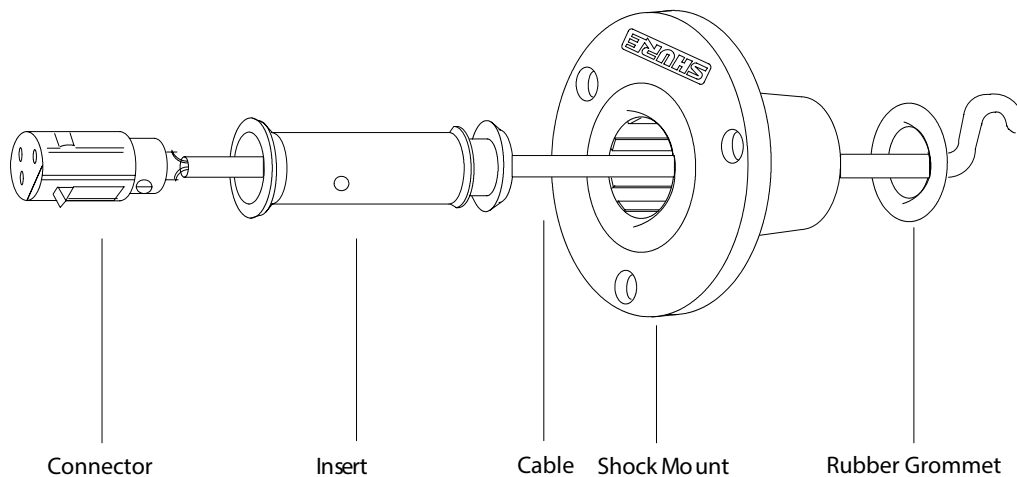

Microphone

■ Shure 18 CVG18S-B Microphone

Designed with dual gooseneck sections for full articulation, the CVG18 provide scalable, best-in-class performance in a wide variety of locations.

Features

- Cardioid polar pattern with tailored response for speech
- Dual-section gooseneck enables ease of positioning and placement options
- Included Flange Mount and available snap-fit windscreens (ACVG4WS-B – 4 pack)
- With Mute switch/LED,
- Guards against unwanted RF Interference from portable wireless devices gh resistance to intense nearby radio signals
- Superior Shure design and rugged, dependable construction
- Noise by up to 20 dB.

■ Shure A400SMXLR Shock Mount

Shure A400SMXLR Shock Mount Socket

A400SMXLR Shock Mount decouples a microphone from the mounting surface and reduces transmission of impact or surface

Connector

Insert

Cable Shock Mount